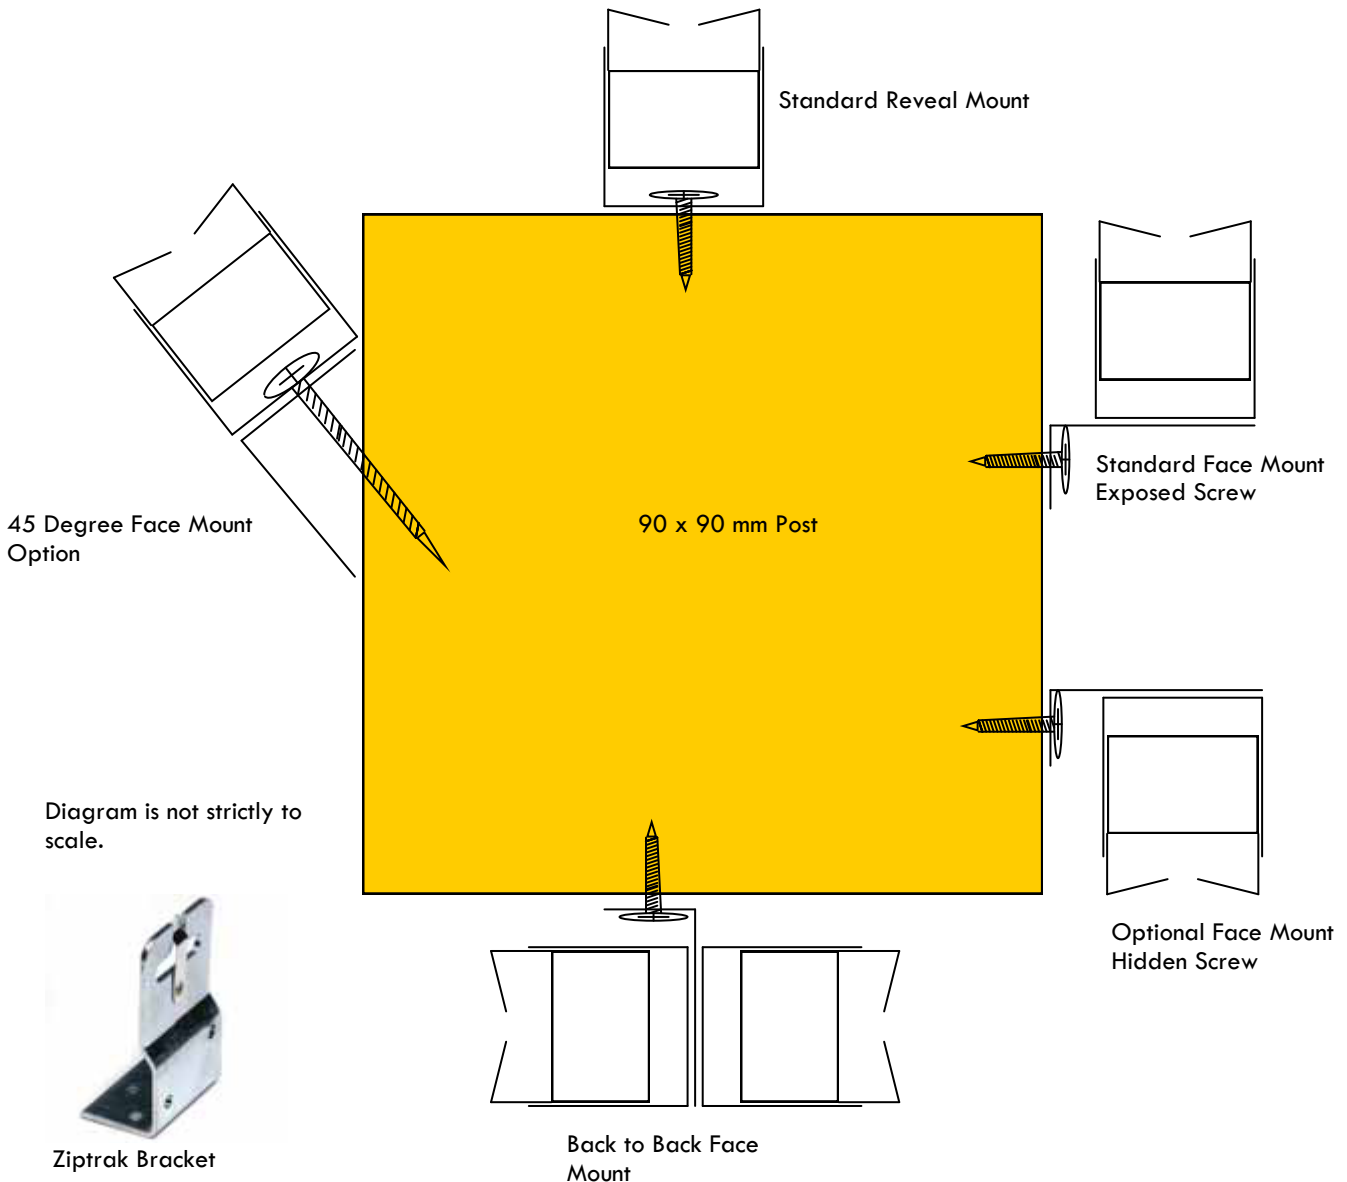

## Ziptrak Track Options

All documents available in PDF Format on [www.pinz.com.au](http://www.pinz.com.au)

**Pinz**

Wholesale Blind and Sail Manufacturer

PINZ PTY LTD

[www.pinz.com.au](http://www.pinz.com.au) PH 08 8244 7888 FX 08 8244 7900